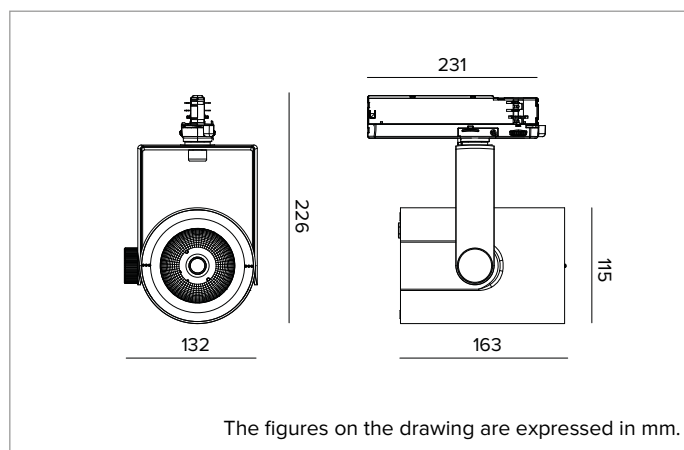

T032SPR930CAPW | RAY 115

Professional adjustable LED projector

	3000K	H(m)	D(m)	Emax(lx)
	Ra90		14°	
Fixture Power	41W	1	0.24	38705
Source Flux	4767lm	2	0.48	9676
Fixture Flux	4018lm	3	0.72	4301
Efficacy	97lm/W	4	0.96	2419
TS832	Imax=8119cd/klm	Imax	38705cd	5
			1.20	1548

Optic: REFLECTOR

Beam angles: SP

Optical efficiency: 84%

Fixture flux: 4018lm

Luminous efficacy: 97lm/W

Photobiological safety: Compliant with RG1 low risk group

MECHANICAL CHARACTERISTICS

Painted die-cast aluminium body. Black painted polycarbonate front ring. Adjustable from 0° to -90° on the vertical plane and 359° on the horizontal plane. Mechanical beam locking system on the vertical plane and friction beam locking system on the horizontal plane. The centre of gravity always remains in axis with the track regardless of the aiming.

Colour and finish: Plaster white

Dimensions: 115

Weight: 1.2Kg

Degree of protection: IP20

ELECTRICAL CHARACTERISTICS

CASAMBI electronic driver integrated into the track adapter.

Fixture Power: 41W

Power supply: 220-240Vac 50/60Hz