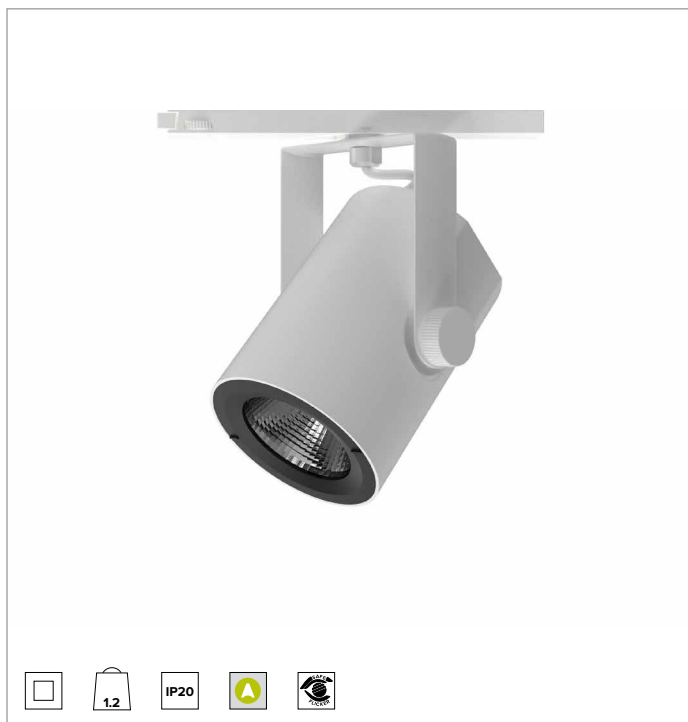

T032SPR930CAPW | RAY 115

Professional adjustable LED projector

	3000K	H(m)	D(m)	Emax(lx)
	Ra90		14°	
Fixture Power	41W	1	0.24	38705
Source Flux	4767lm	2	0.48	9676
Fixture Flux	4018lm	3	0.72	4301
Efficacy	97lm/W	4	0.96	2419
TS832	Imax=8119cd/klm	Imax	38705cd	5
			1.20	1548

CCT nominal: 3000K

Lifetime (L80/B10): >50000h tq +25°C

ILLUMINOTECHNICAL CHARACTERISTICS

Reflector with ellipsoidal facets in reflective anodised aluminium. Interchangeable reflectors available as accessories.

Optic: REFLECTOR

Beam angles: SP

Optical efficiency: 84%

Fixture flux: 4018lm

Luminous efficacy: 97lm/W

Photobiological safety: Compliant with RG1 low risk group

MECHANICAL CHARACTERISTICS

Painted die-cast aluminium body. Black painted polycarbonate front ring. Adjustable from 0° to -90° on the vertical plane and 359° on the horizontal plane. Mechanical beam locking system on the vertical plane and friction beam locking system on the horizontal plane. The centre of gravity always remains in axis with the track regardless of the aiming.

Colour and finish: Plaster white

Dimensions: 115

Weight: 1.2Kg

Degree of protection: IP20

ELECTRICAL CHARACTERISTICS

CASAMBI electronic driver integrated into the track adapter.

Fixture Power: 41W

Power supply: 220-240Vac 50/60Hz